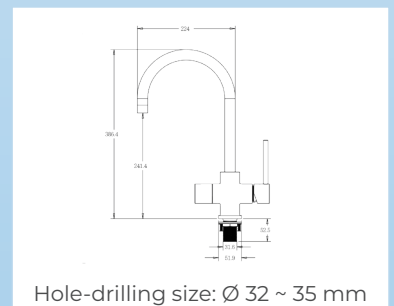

CO₂ Cartridge and Water Filter

Hole-drilling size: Ø 32 ~ 35 mm