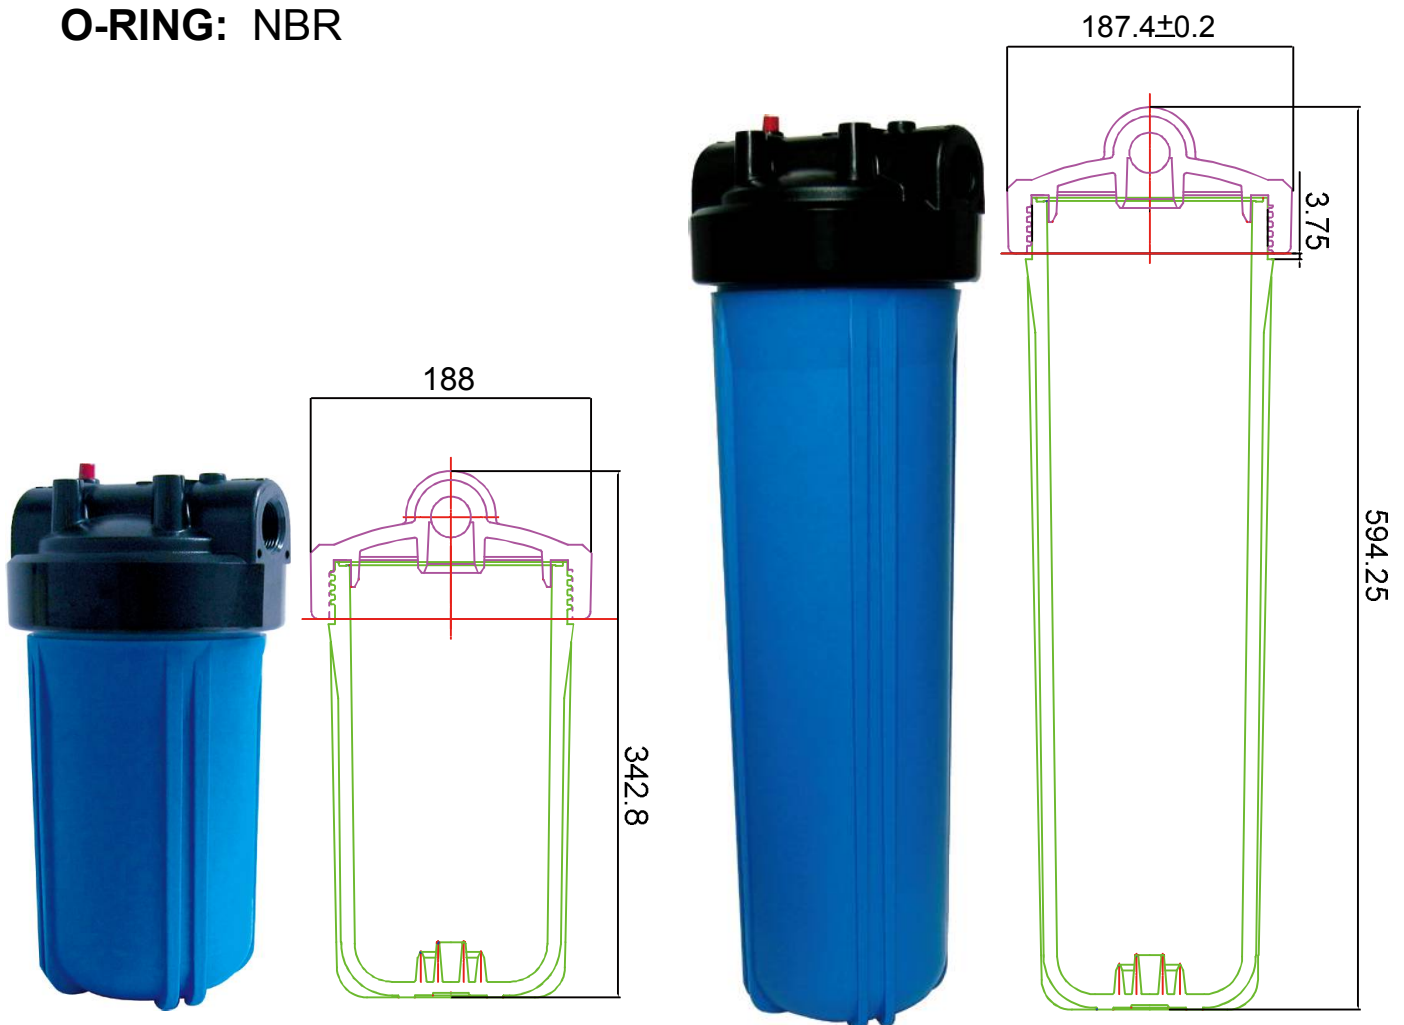

## AQF BIG BLUE FILTER HOUSING

**ITEM CODE:** AQF-1050, AQF-2050

**FULL DESCRIPTION:** 10" & 20" BIG BLUE HOUSING

**IN/OUTLET DIMENSION:** 1", 1 1/4", 1 1/2" NPT OR BSP

**PRESSURE RELEASE BUTTON:** YES

**MATERIAL:** Conforms to FDA degree & NSF/ANSI 42 listed

**CAP:** ABS (Acrylonitrile-Butadiene-Styrene Copolymers)

**SUMP:** PP (Polypropylene)

**O-RING:** NBR

### OPERATION SPECIFICATIONS:

**MAXIMUM OPERATING PRESSURE:**

10"-125PSI (8.8 KG/CM<sup>2</sup>) 20"-100PSI (7KG/CM<sup>2</sup>)

**MAXIMUM FLOW RATE:** 10"-40G.P.M 20"-50G.P.M.